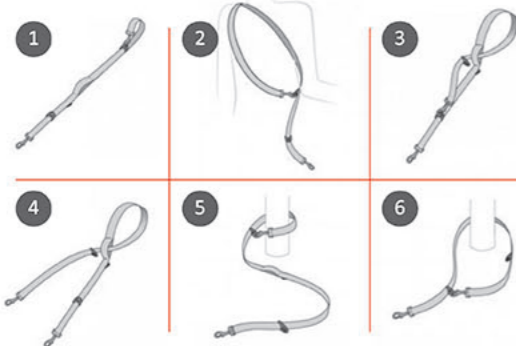

HANDS-FREE RUNNING LEASH

The running leash is composed of an adjustable waist belt for the runner and a stretchable leash to connect on dog collar or harness.
Also available with single leash only.

Item No.: JW-9014
Waist belt: 2.5 x 110cm
Leash: 2.5 x 180cm

red, blue, green colors

Details:

Single Stretchable Leashes

Item No.: JW-9013
Size: 2.5 x 120cm

MULTI FUNCTION LEASH

The special leash include 2 hooks, 2 D-ring and a O-ring for multi function purpose.

It can be used as long leash, short leash, hands-free leash, tethering leash and coupler leash.

Item No.: JW-0549S/M/L
Widths: 1.6cm, 1.9cm, 2.5cm
Length: 200cm

1. LONG LEASH.
2. HANDS FREE/SHOULDER LEASH.
3. TRAFFIC LEASH.
4. COUPLER LEASH.
5. LONG TETHERING LEASH.
6. SHORT TETHERING LEASH.

ROPE LEASHES - PLAIN COLOR