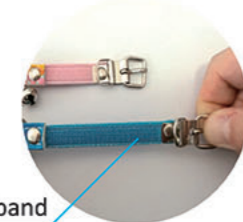

stretch band

JW-5034

XS: 1.0 x 30cm
S: 1.0 x 35cm

Cat collar with rhinestones on heart shape shape decoration. Stretch bands as option.